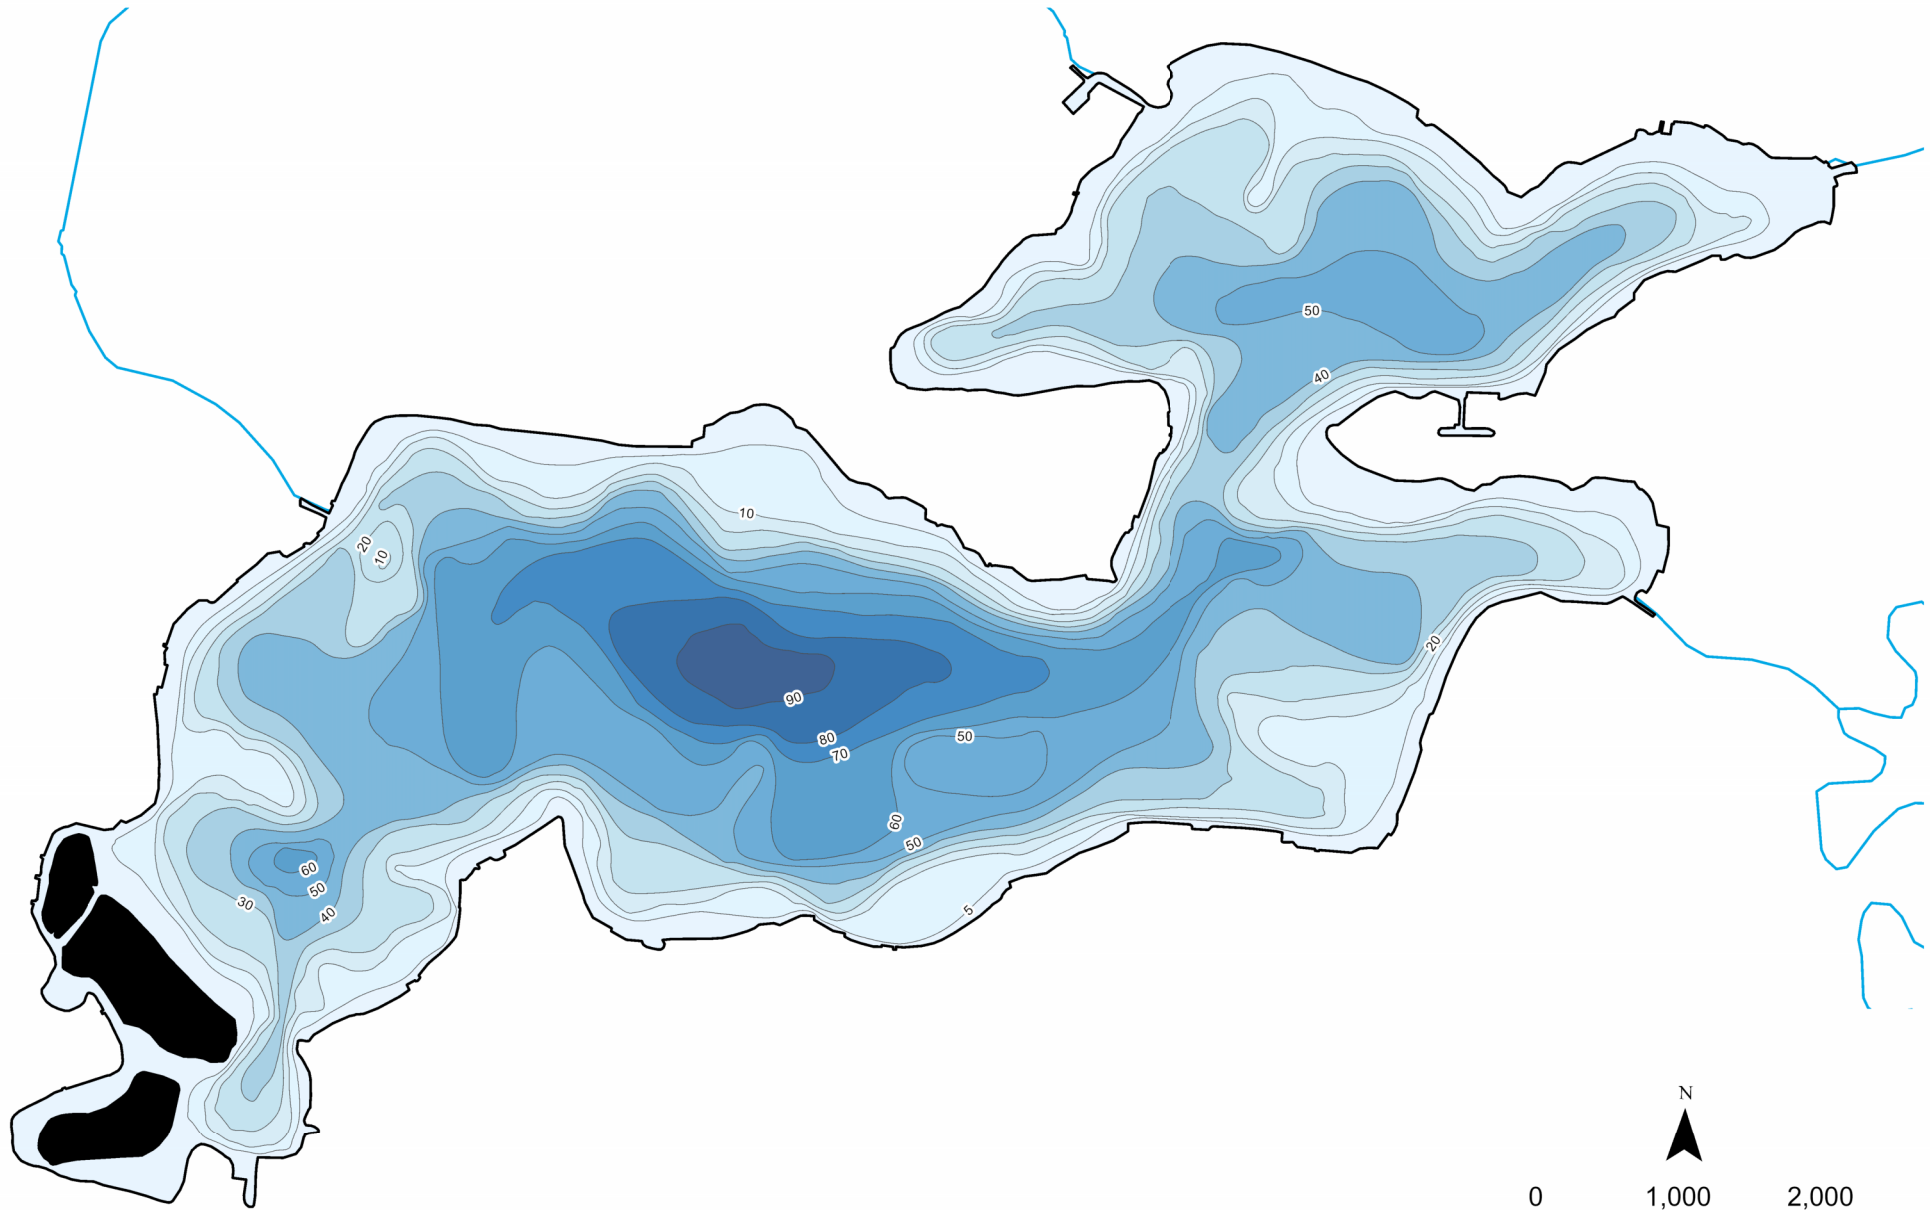

PAW PAW LAKE  
BERRIEN COUNTY, MICHIGAN  
DEPTH CONTOUR MAP

TOTAL LAKE AREA = 922 ACRES